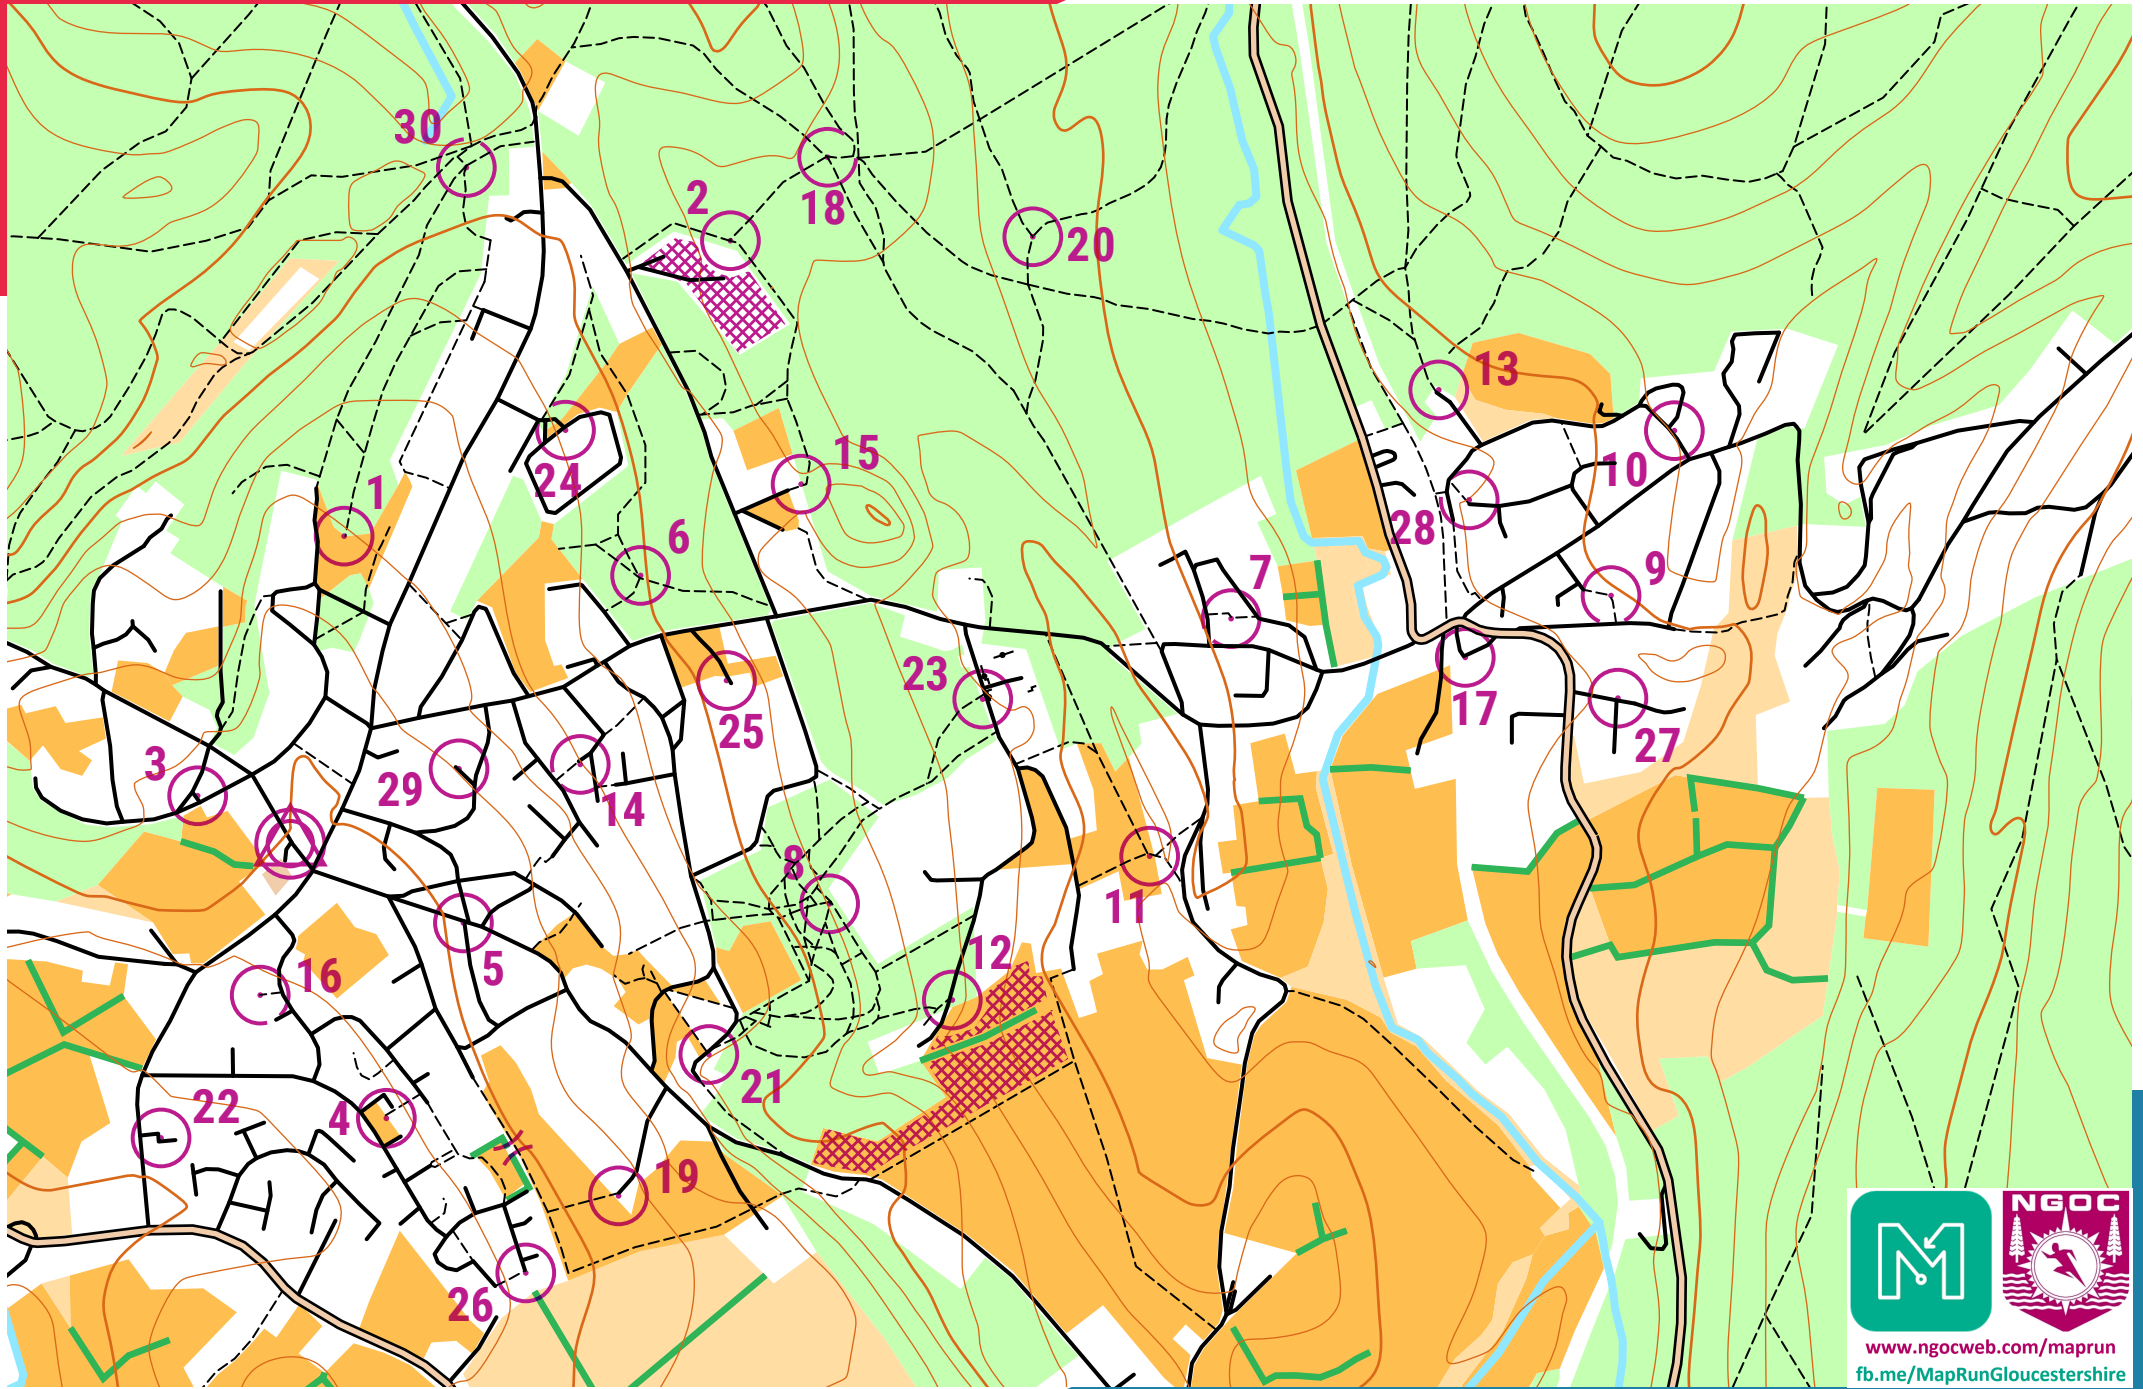

# MAPRUN BREAM AND WHITECROFT (2019)

scale 1:10000, contours 10m  
500m

Map data (c) OpenStreetMap, available under the Open Database Licence.  
Contains OS data (c) Crown copyright & database right OS 2013-2017.  
OOM created by Oliver O'Brien. Make your own: <http://oomap.co.uk/>

[www.ngocweb.com/maprun](http://www.ngocweb.com/maprun)  
[fb.me/MapRunGloucestershire](https://fb.me/MapRunGloucestershire)