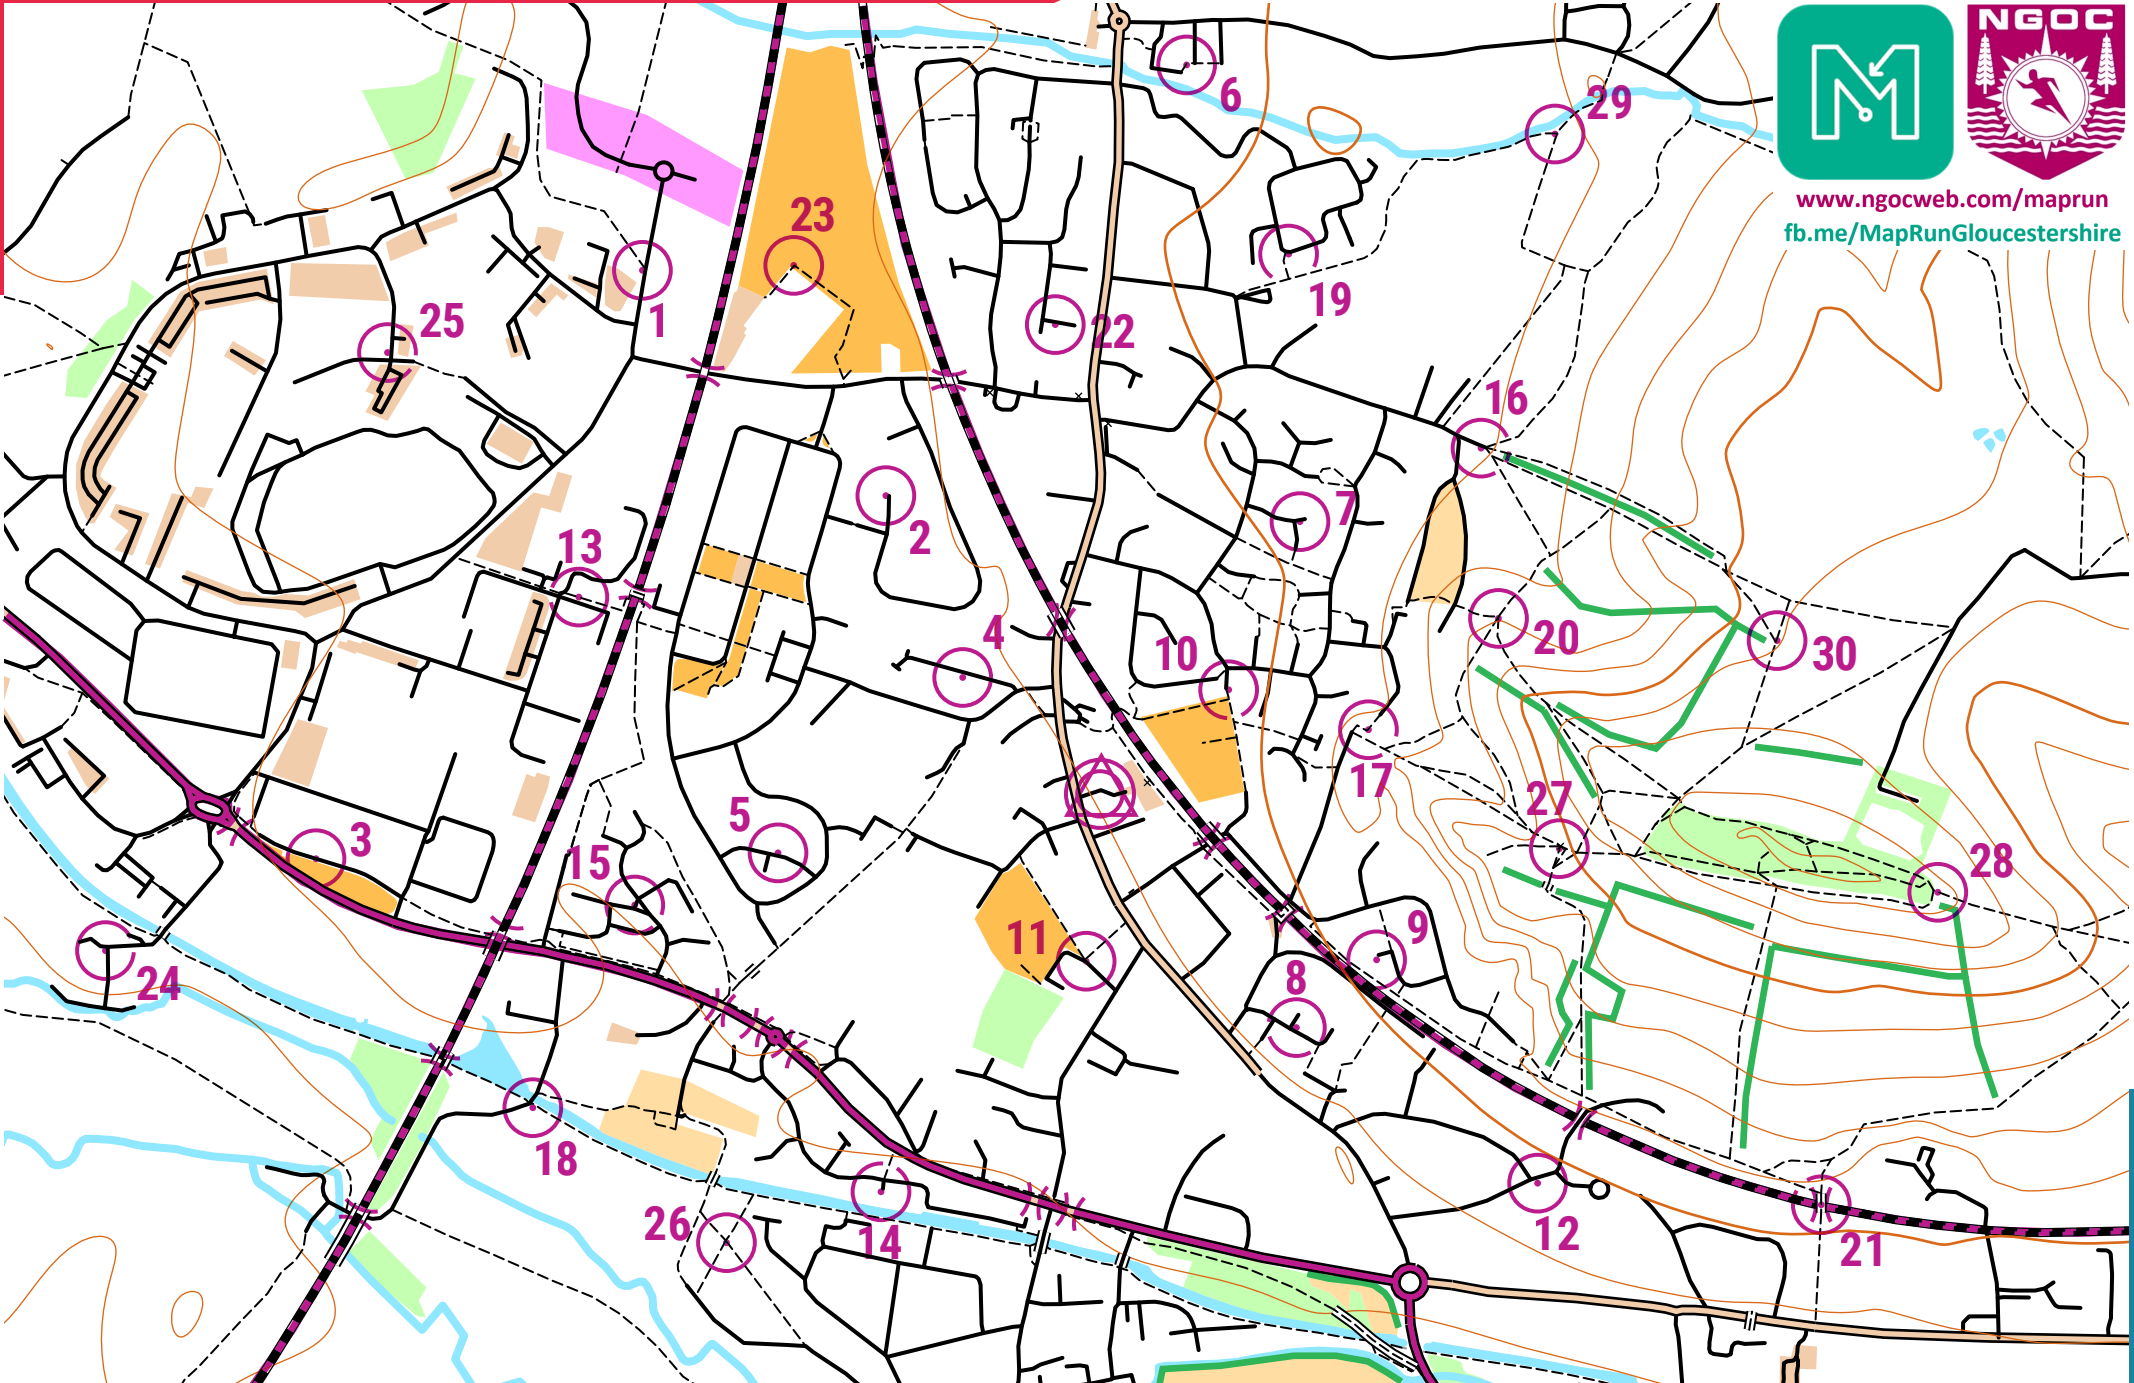

MAPRUN STONEHOUSE (2019)

scale 1:10000, contours 10m
500m

www.ngocweb.com/maprun
fb.me/MapRunGloucestershire

Map data (c) OpenStreetMap, available under the Open Database Licence.
Contains OS data (c) Crown copyright & database right OS 2013-2017.
OOM created by Oliver O'Brien. Make your own: <http://oomap.co.uk/>