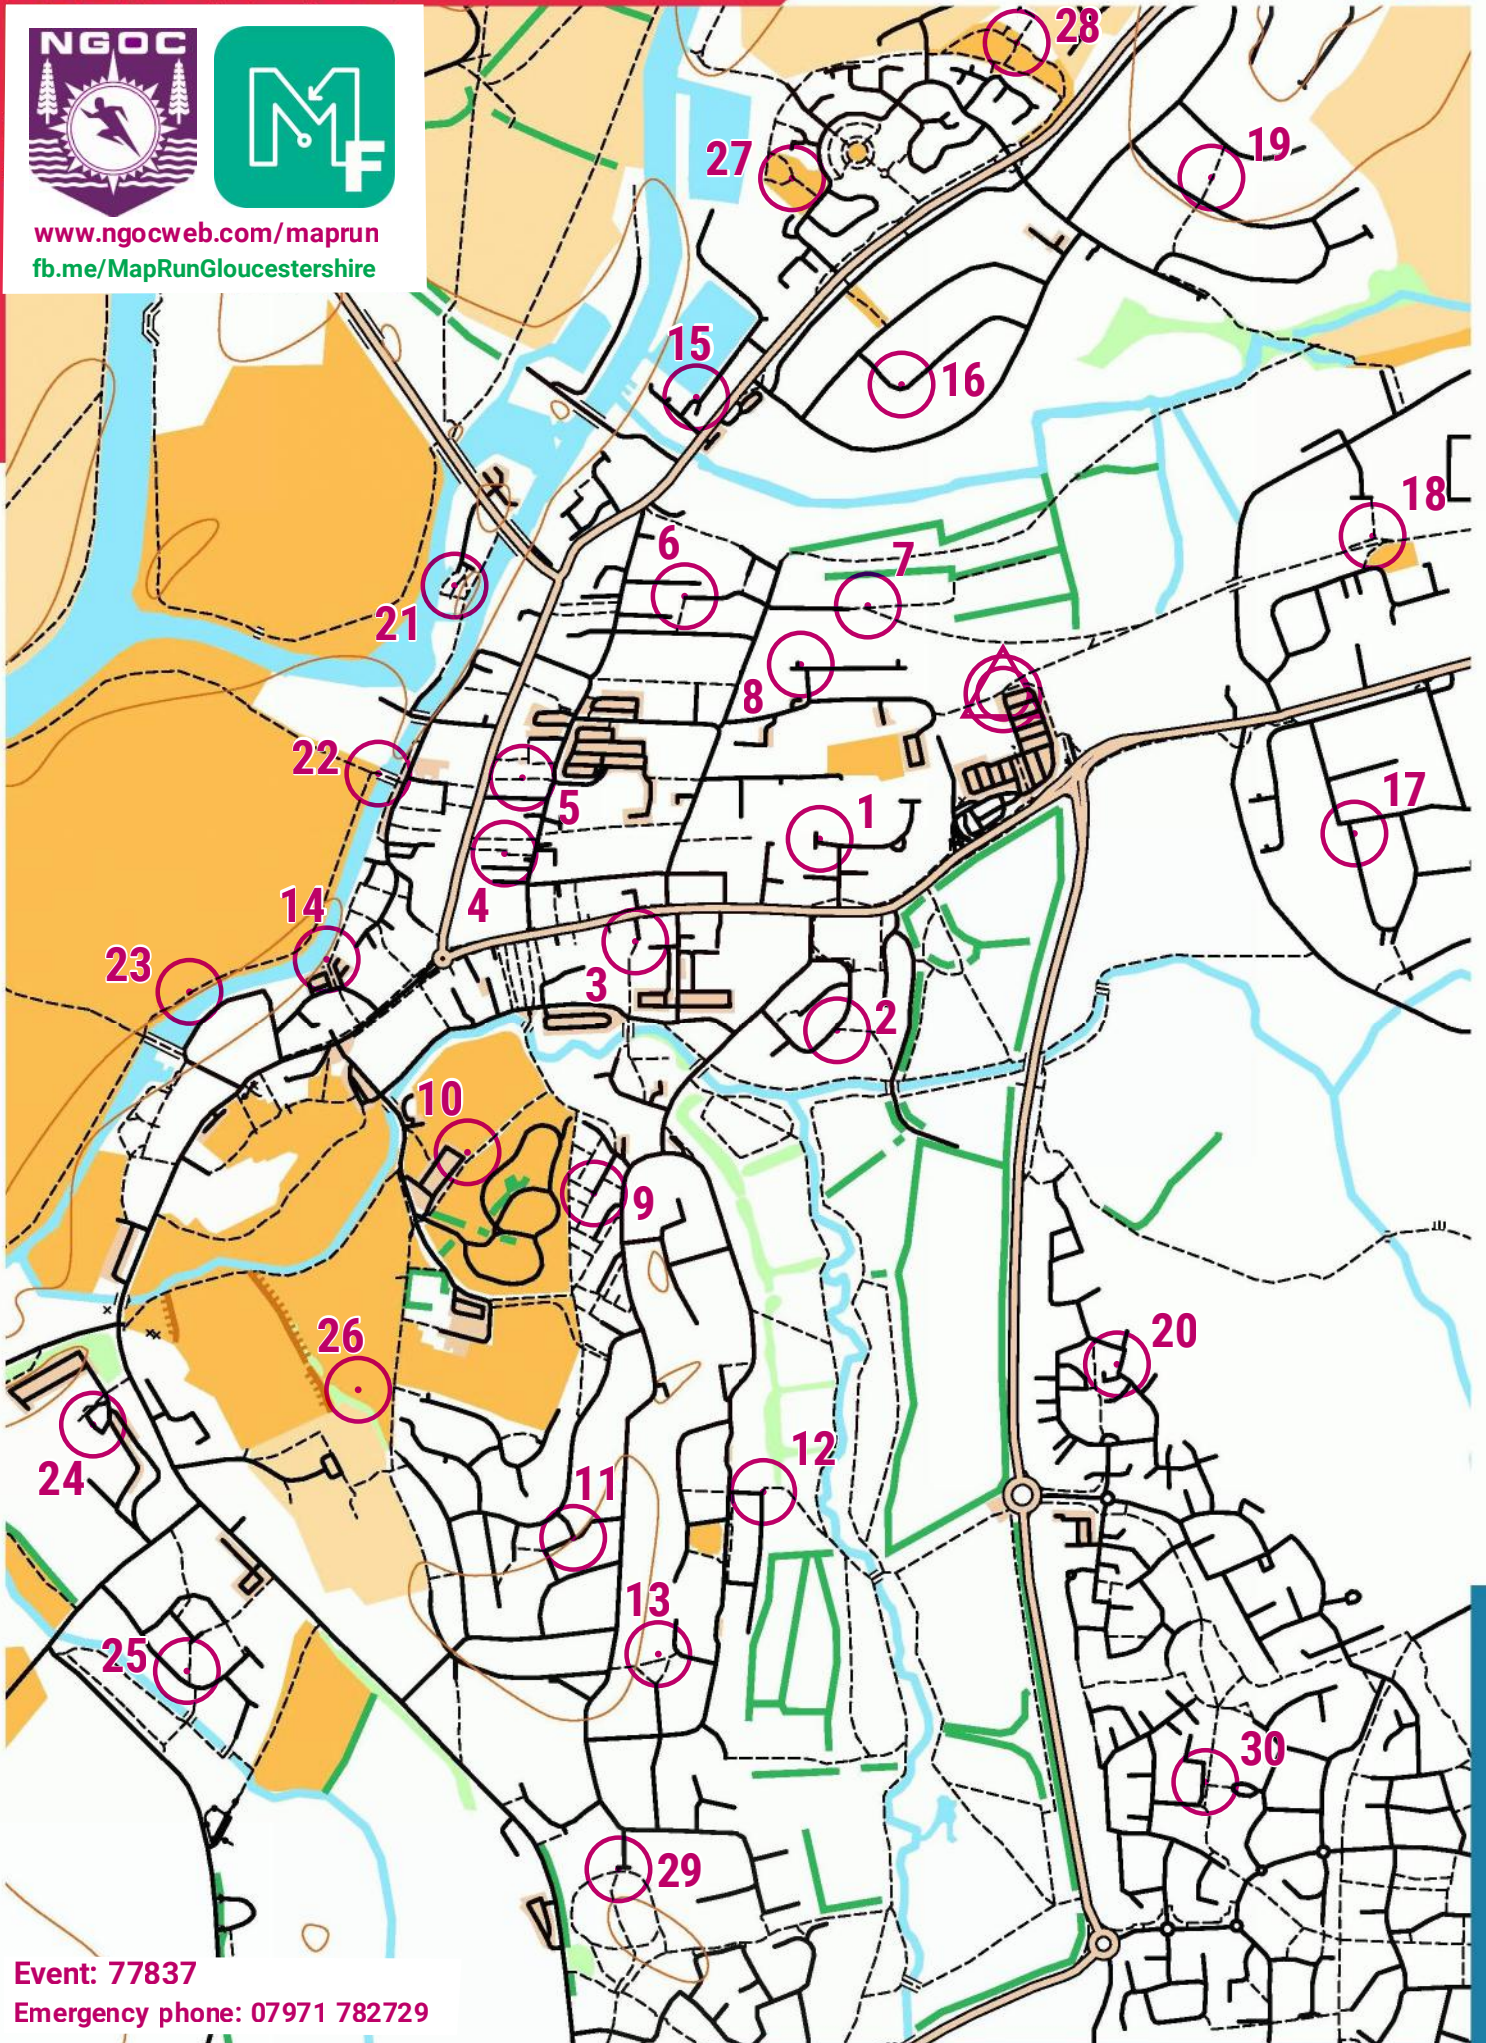

# TEWKESBURY 2020

scale 1:10000, contours 10m  
500m

[www.ngocweb.com/maprun](http://www.ngocweb.com/maprun)  
[fb.me/MapRunGloucestershire](https://fb.me/MapRunGloucestershire)

Event: 77837

Emergency phone: 07971 782729