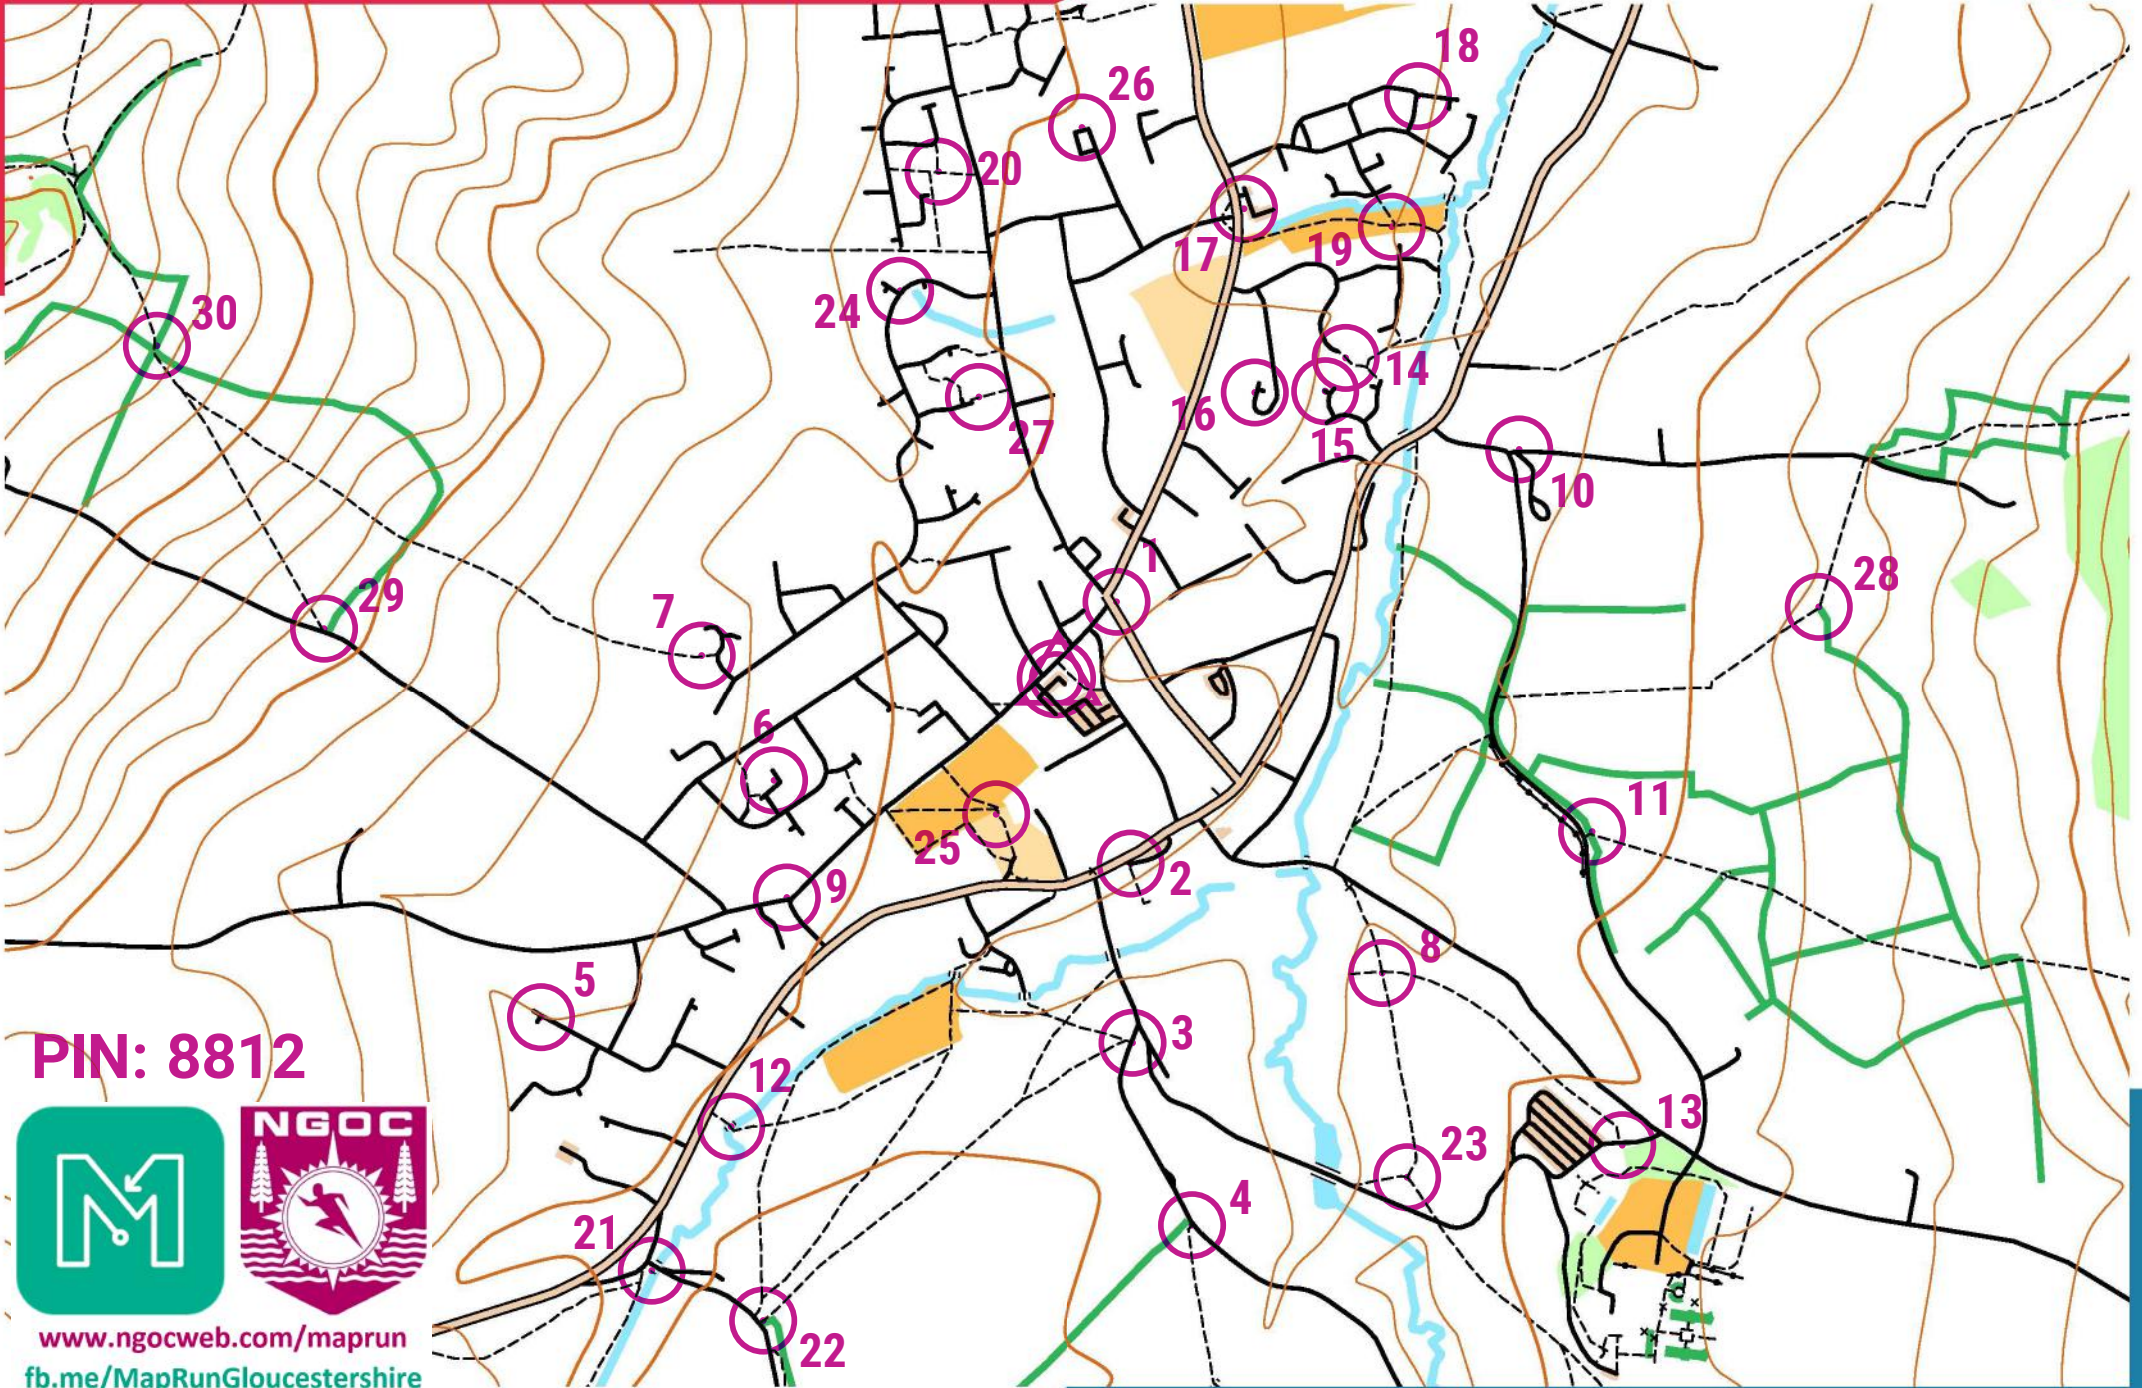

WINCHCOMBE 2020

scale 1:10000, contours 10m
10m
500m

PIN: 8812

www.ngocweb.com/maprun

fb.me/MapRunGloucestershire

Map data (c) OpenStreetMap, available under the Open Database Licence.
Contains OS data (c) Crown copyright & database right OS 2013-2017.
OOM created by Oliver O'Brien. Make your own: <http://oomap.co.uk/>

*OOM v3 developed with a grant from the Orienteering Foundation
Map ID: 5ebd2a195cb6a*