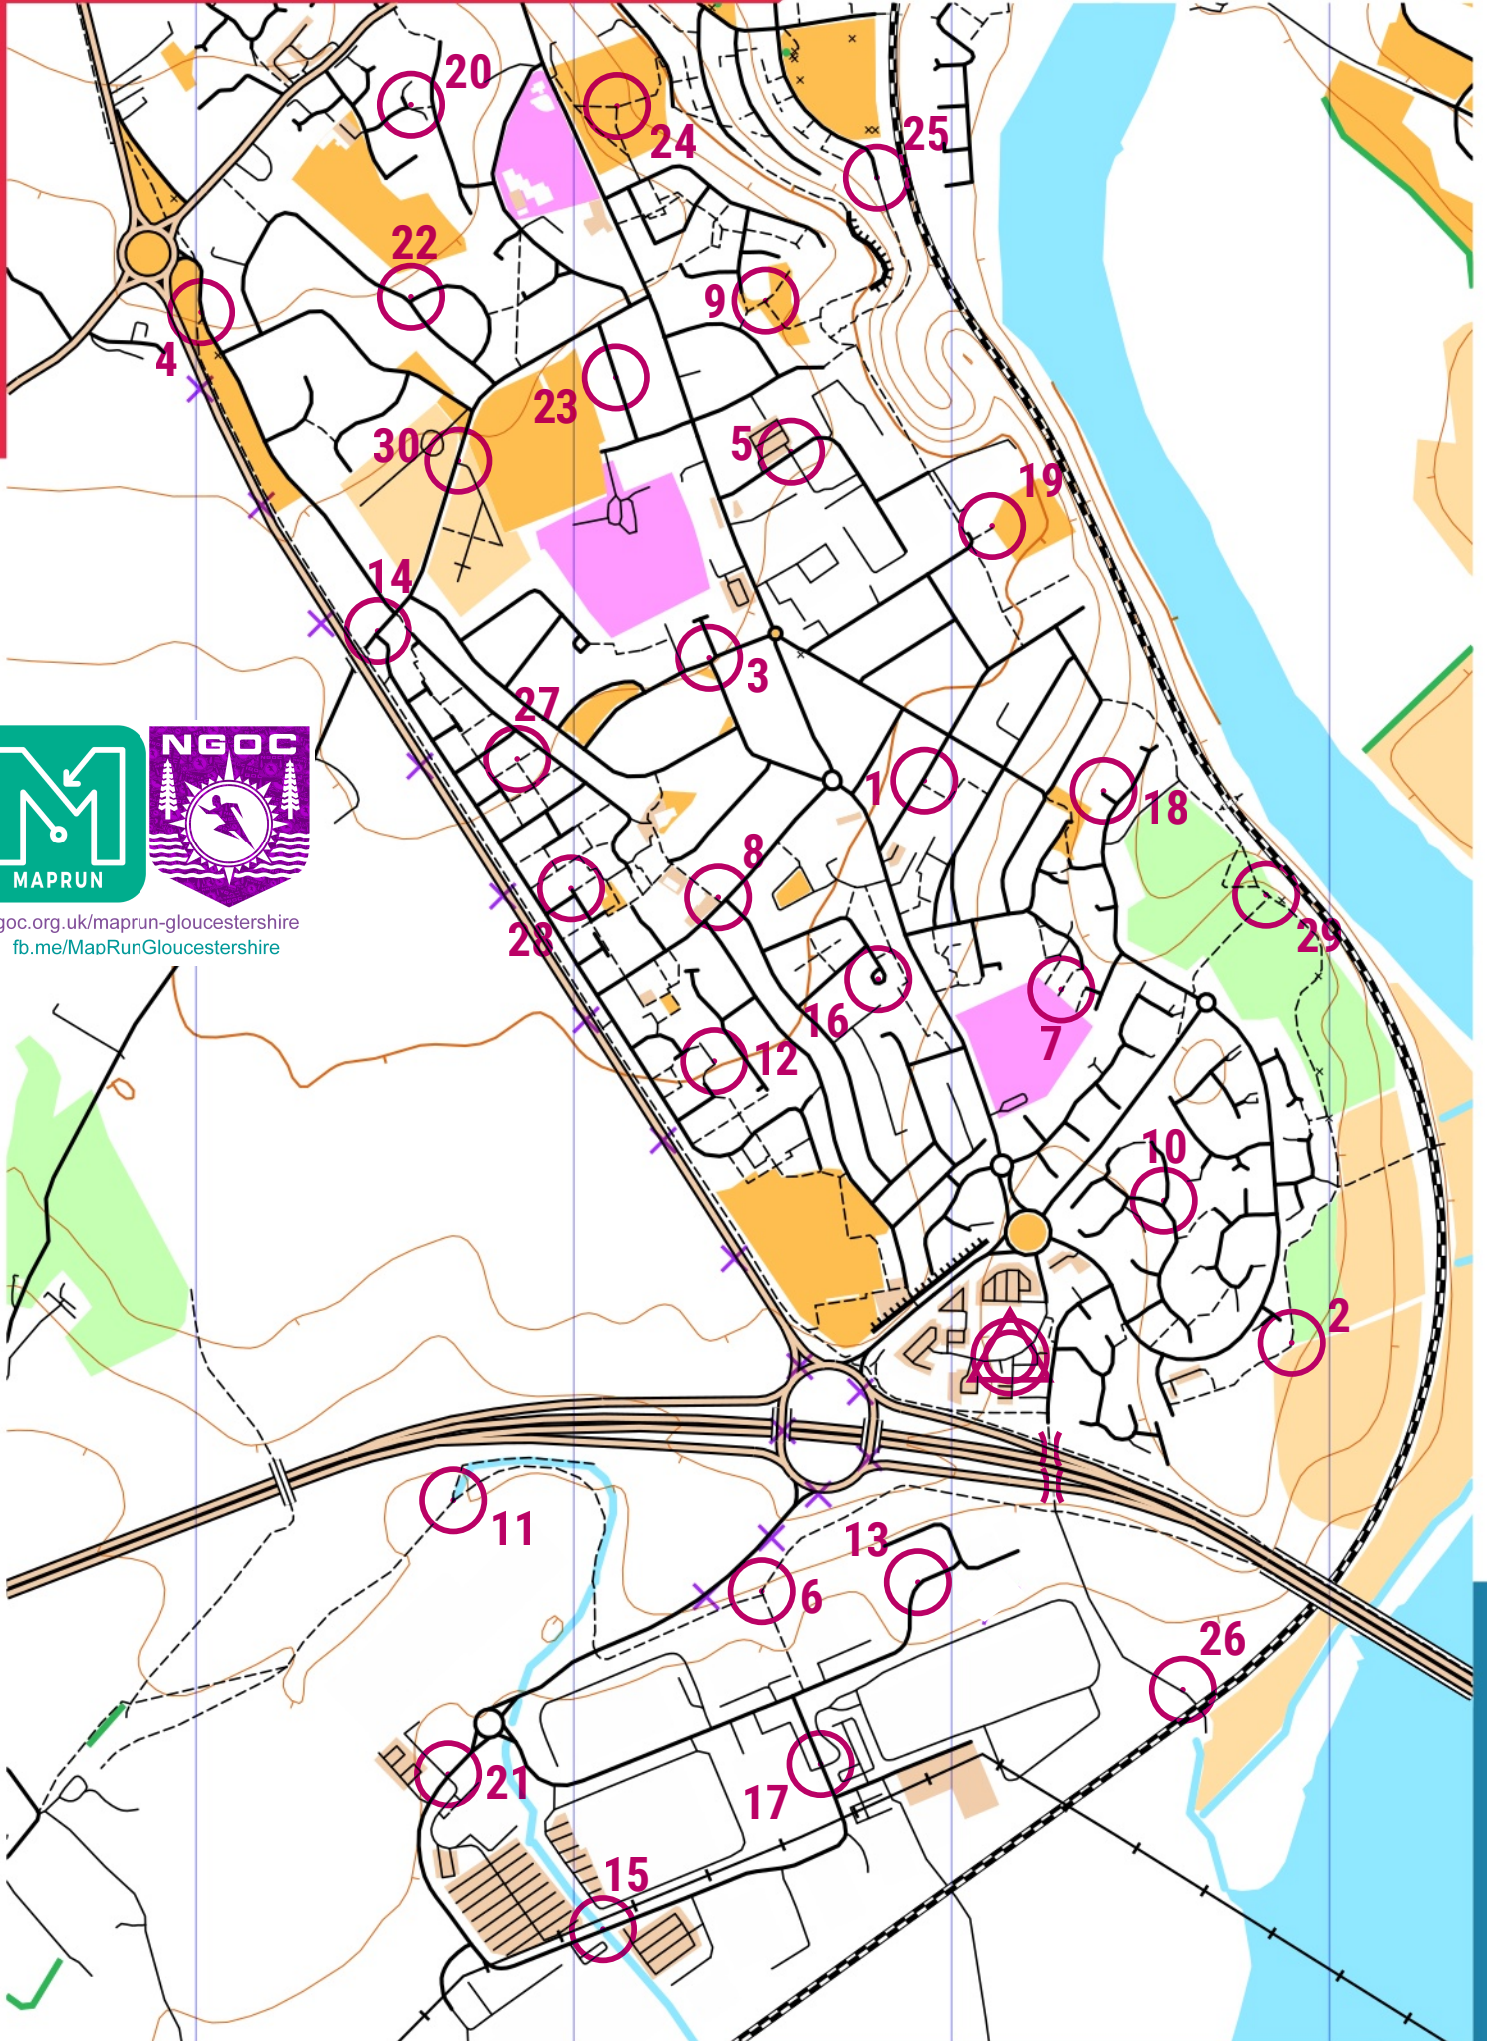

BULWARK AND NEWHOUSE FARM 2024

scale 1:10000, contours 10m
500m

ngoc.org.uk/maprun-gloucestershire
fb.me/MapRunGloucestershire