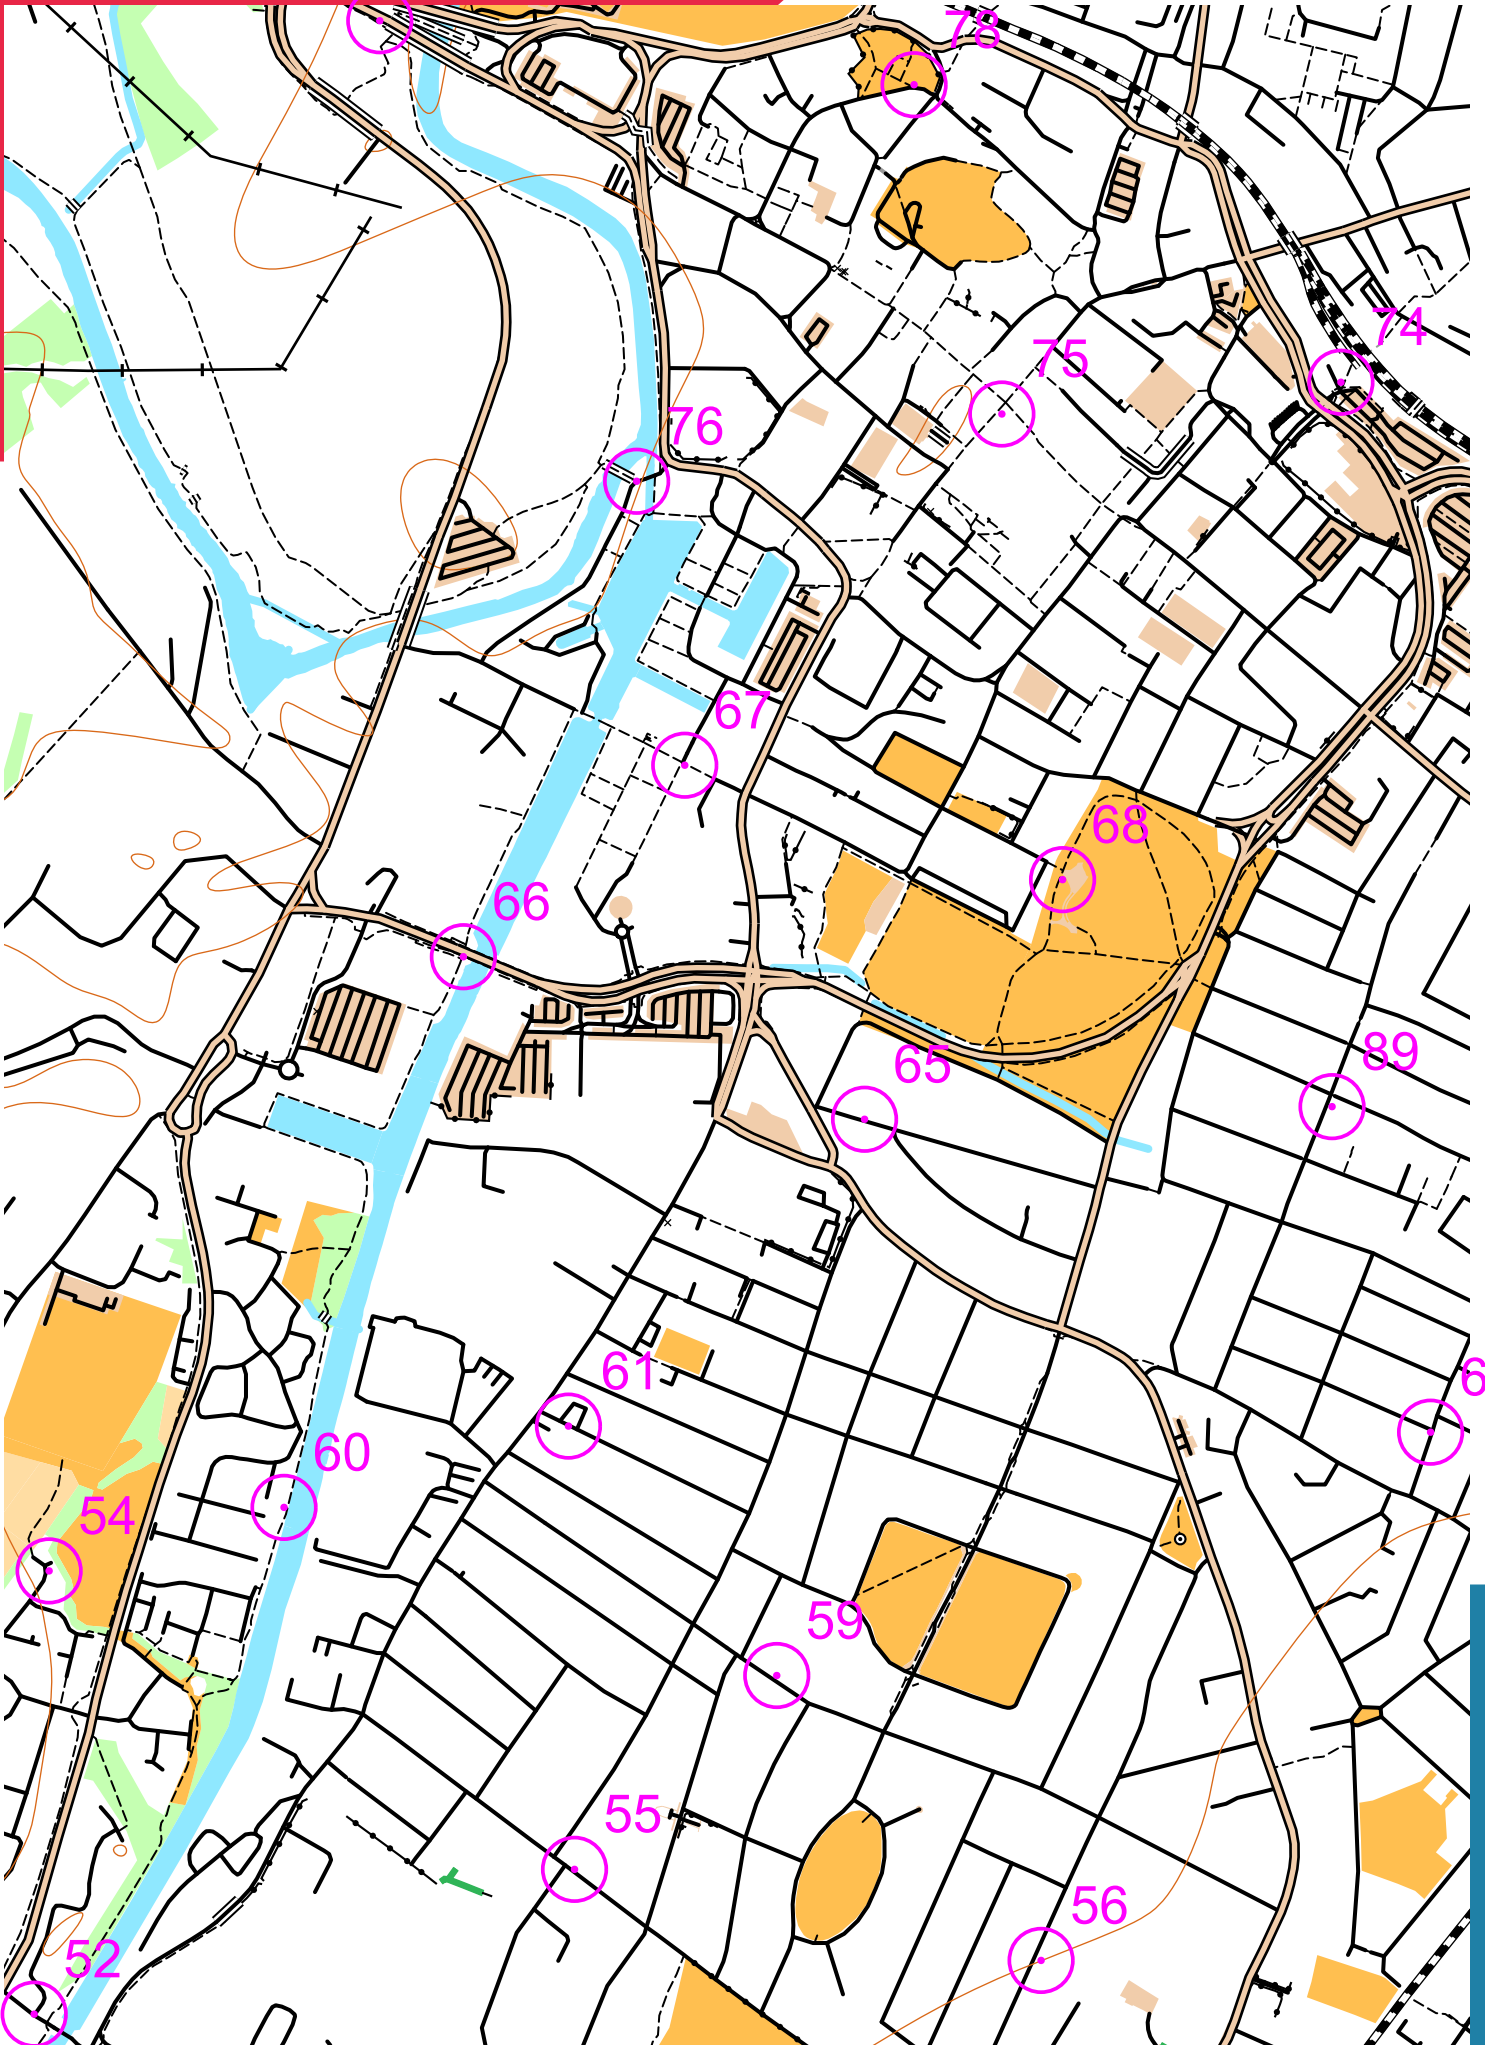

# CENTRAL GLOUCESTER

scale 1:10000, contours 10m  
500m

Map data (c) OpenStreetMap, available under the Open Database Licence.  
Contains OS data (c) Crown copyright & database right OS 2013-2017.  
OOM created by Oliver O'Brien. Make your own: <http://oomap.co.uk/>