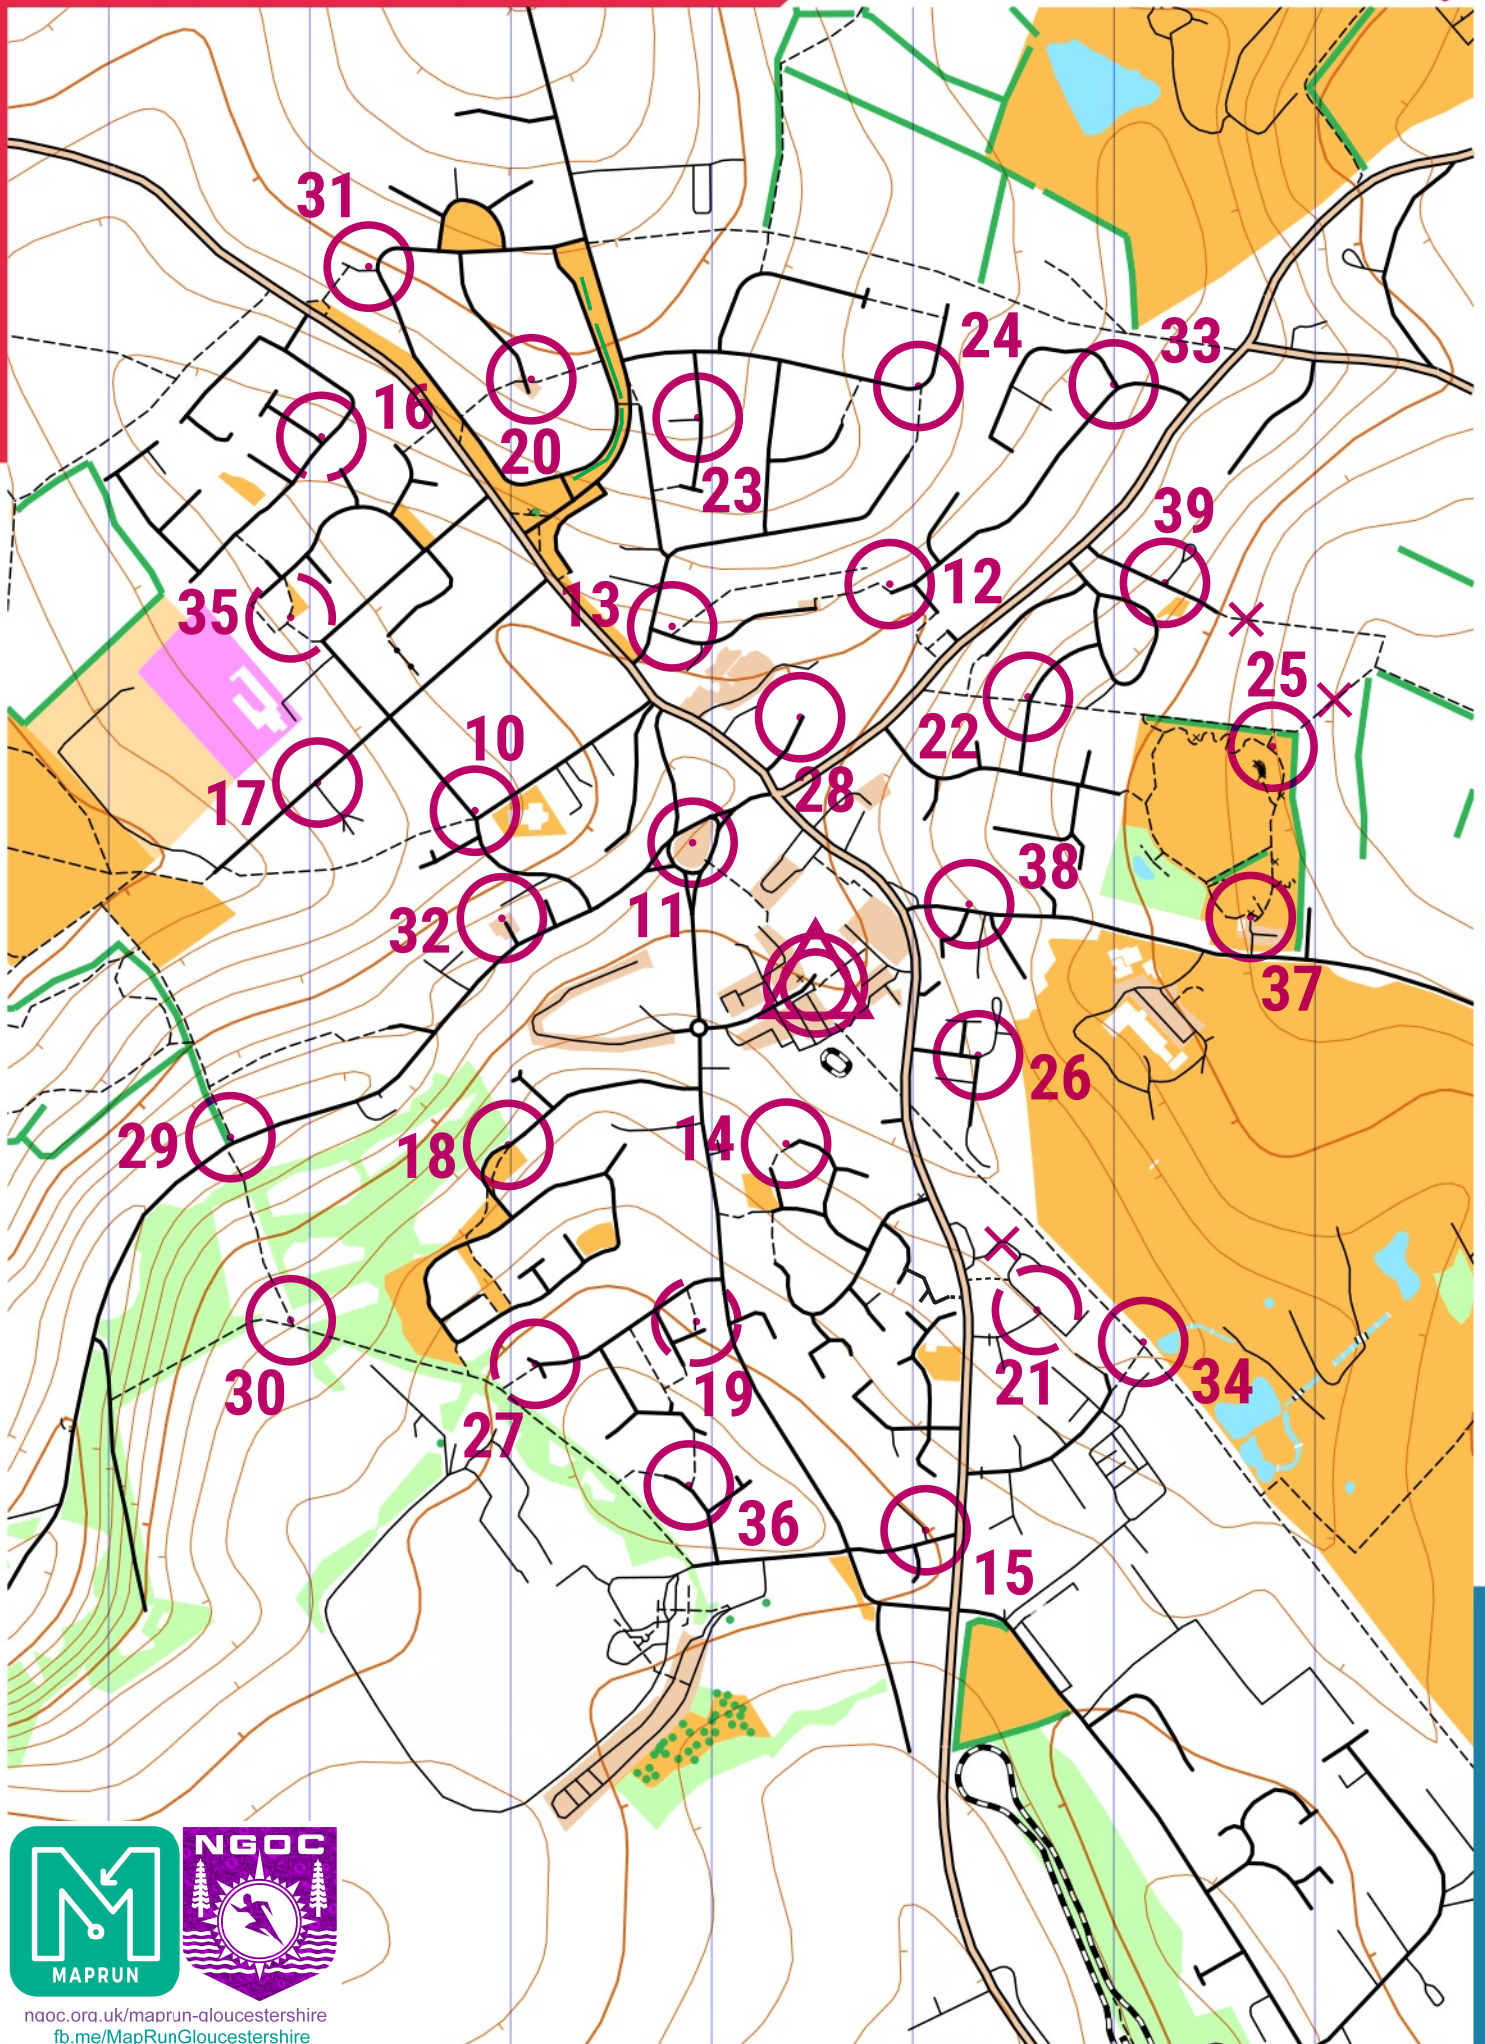

COLEFORD 2025 ODDS AND EVENS

scale 1:7500, contours 5m
200m

naoc.ora.uk/maprun-aloucestershire
fb.me/MapRunGloucestershire