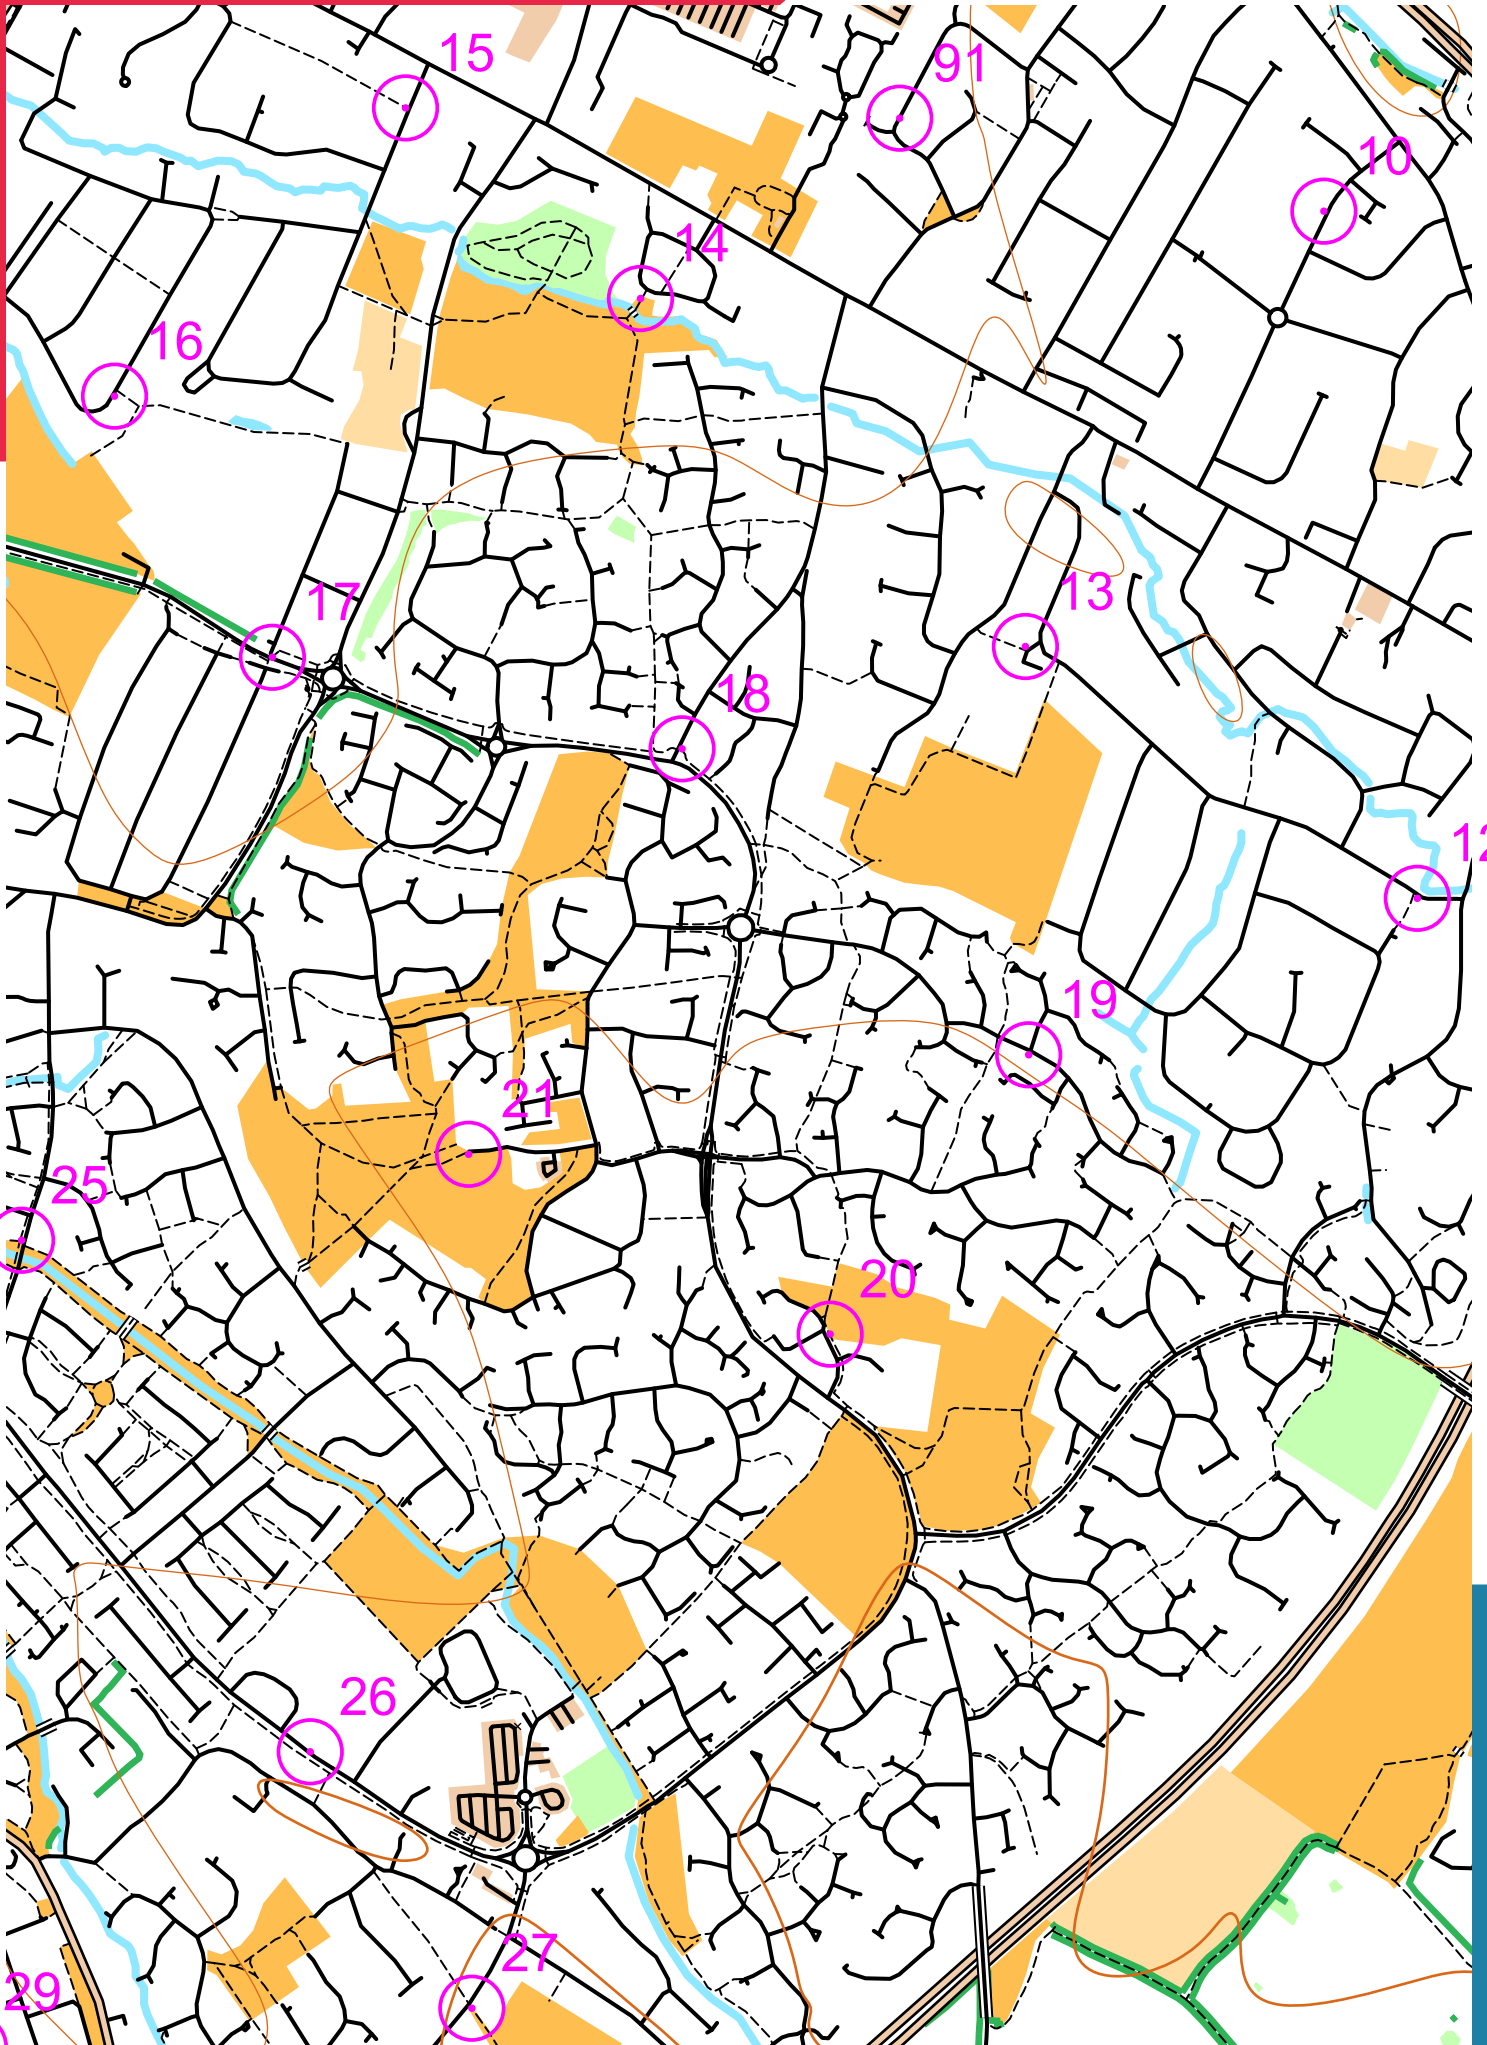

EAST GLOUCESTER

scale 1:10000, contours 10m
500m

Map data (c) OpenStreetMap, available under the Open Database Licence.
Contains OS data (c) Crown copyright & database right OS 2013-2017.
OOM created by Oliver O'Brien. Make your own: <http://oomap.co.uk/>