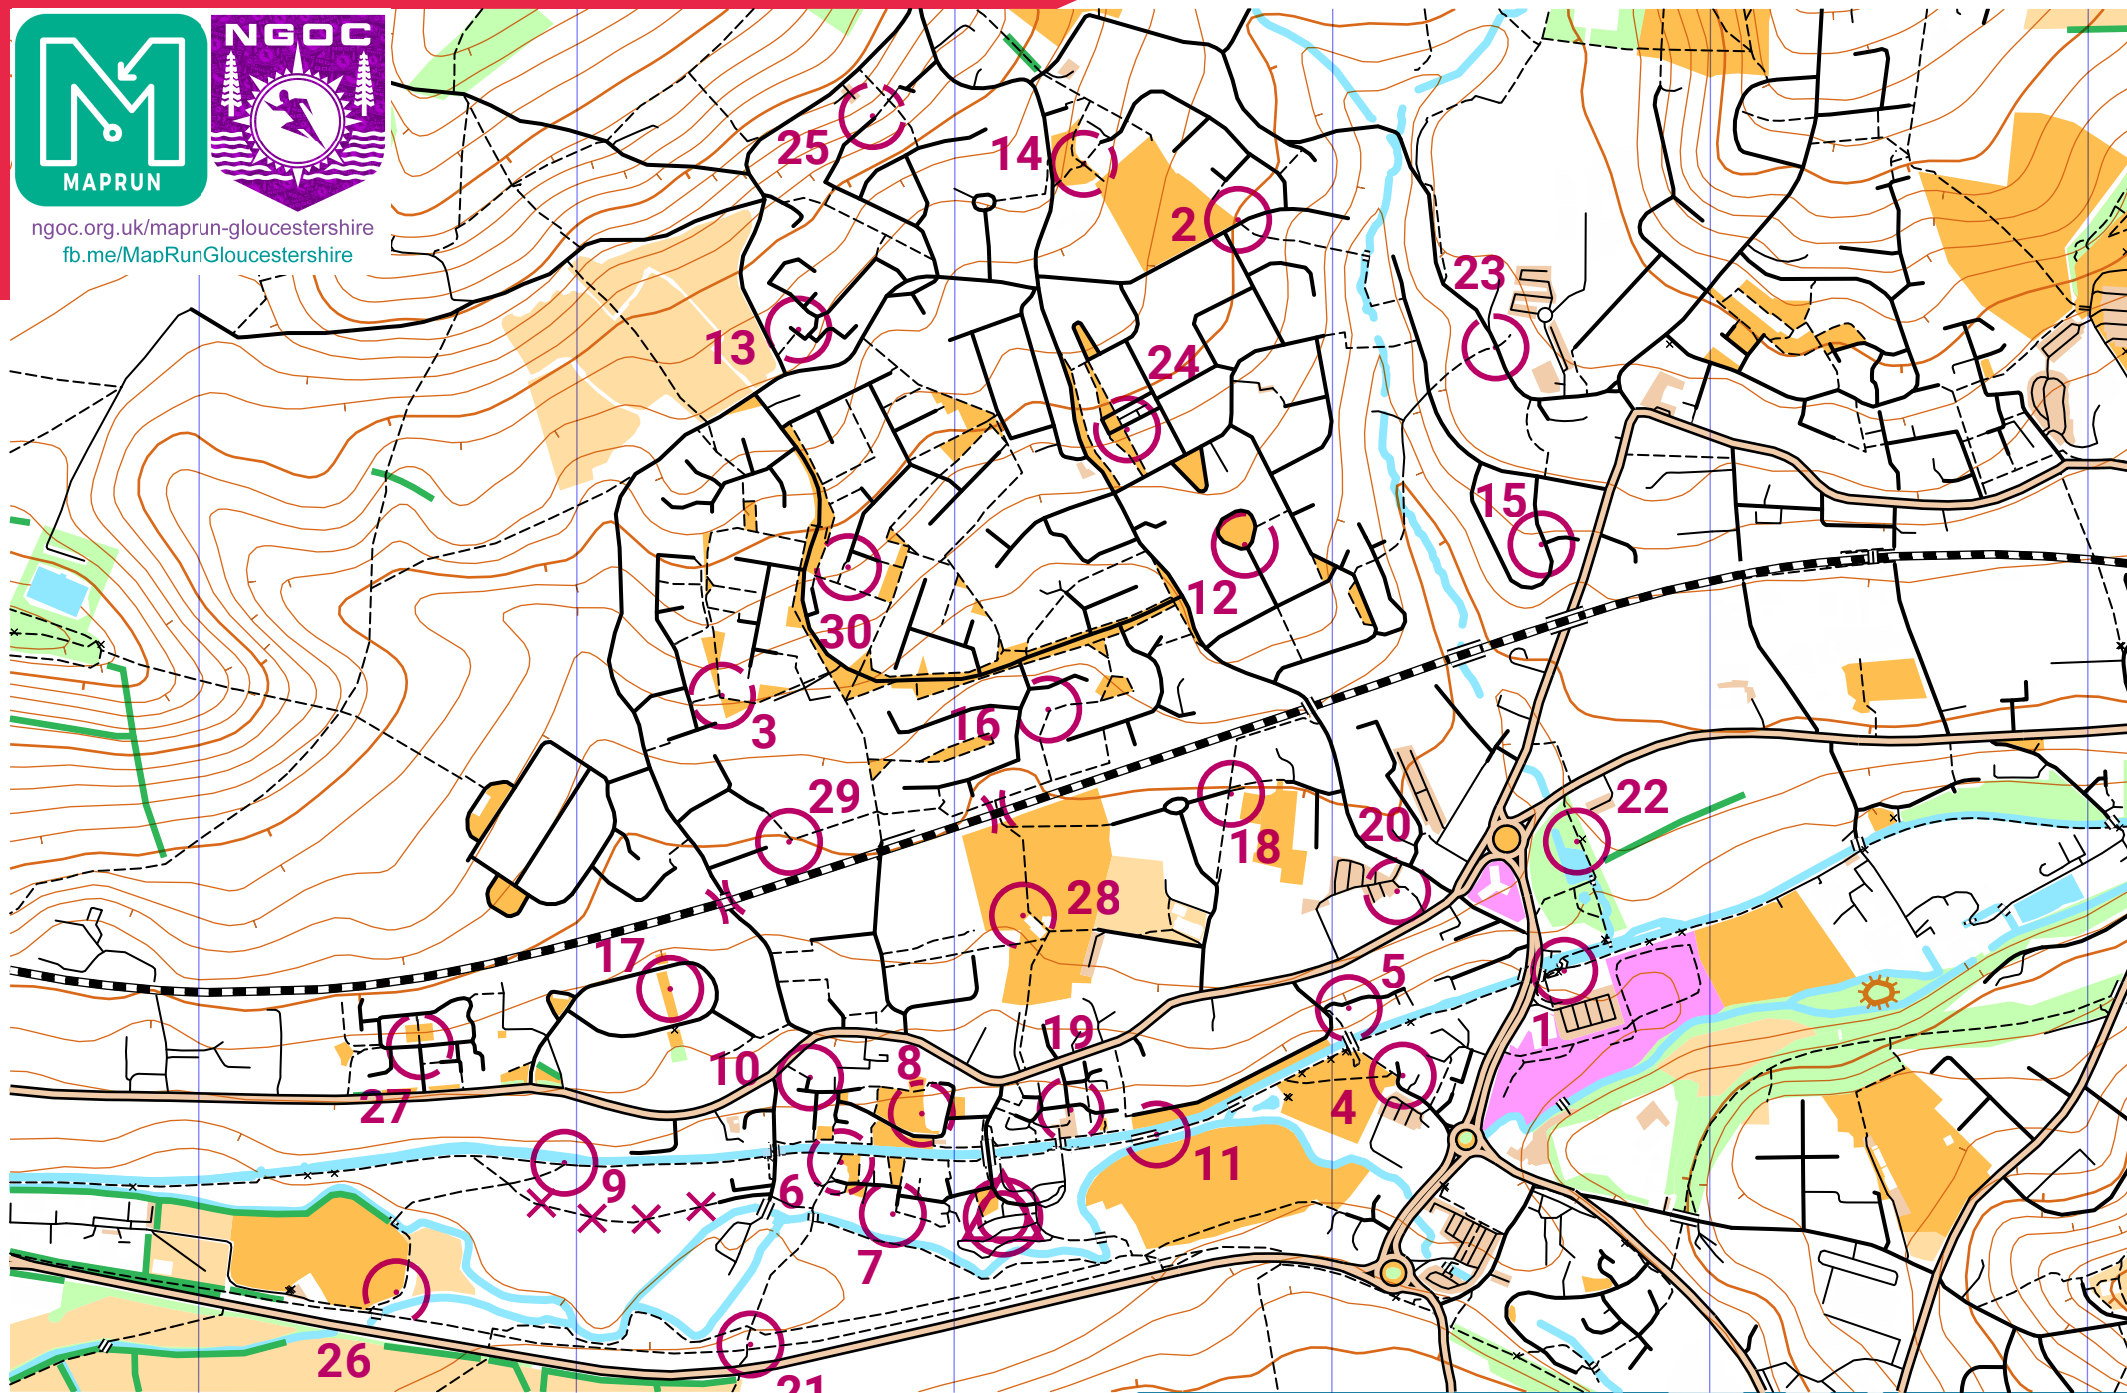

# EBLEY 2024

scale 1:10000, contours 5m  
500m

ngoc.org.uk/maprun-gloucestershire  
fb.me/MapRunGloucestershire

Map data: © OpenStreetMap contributors; Open Database Licence.  
Contours: © Environment Agency copyright and/or database right 2015. All rights reserved.  
OOM created by Oliver O'Brien. Make your own: <https://oomap.dna-software.co.uk>

OOM v4 developed by David Dixon  
Map ID: 672deed61160c