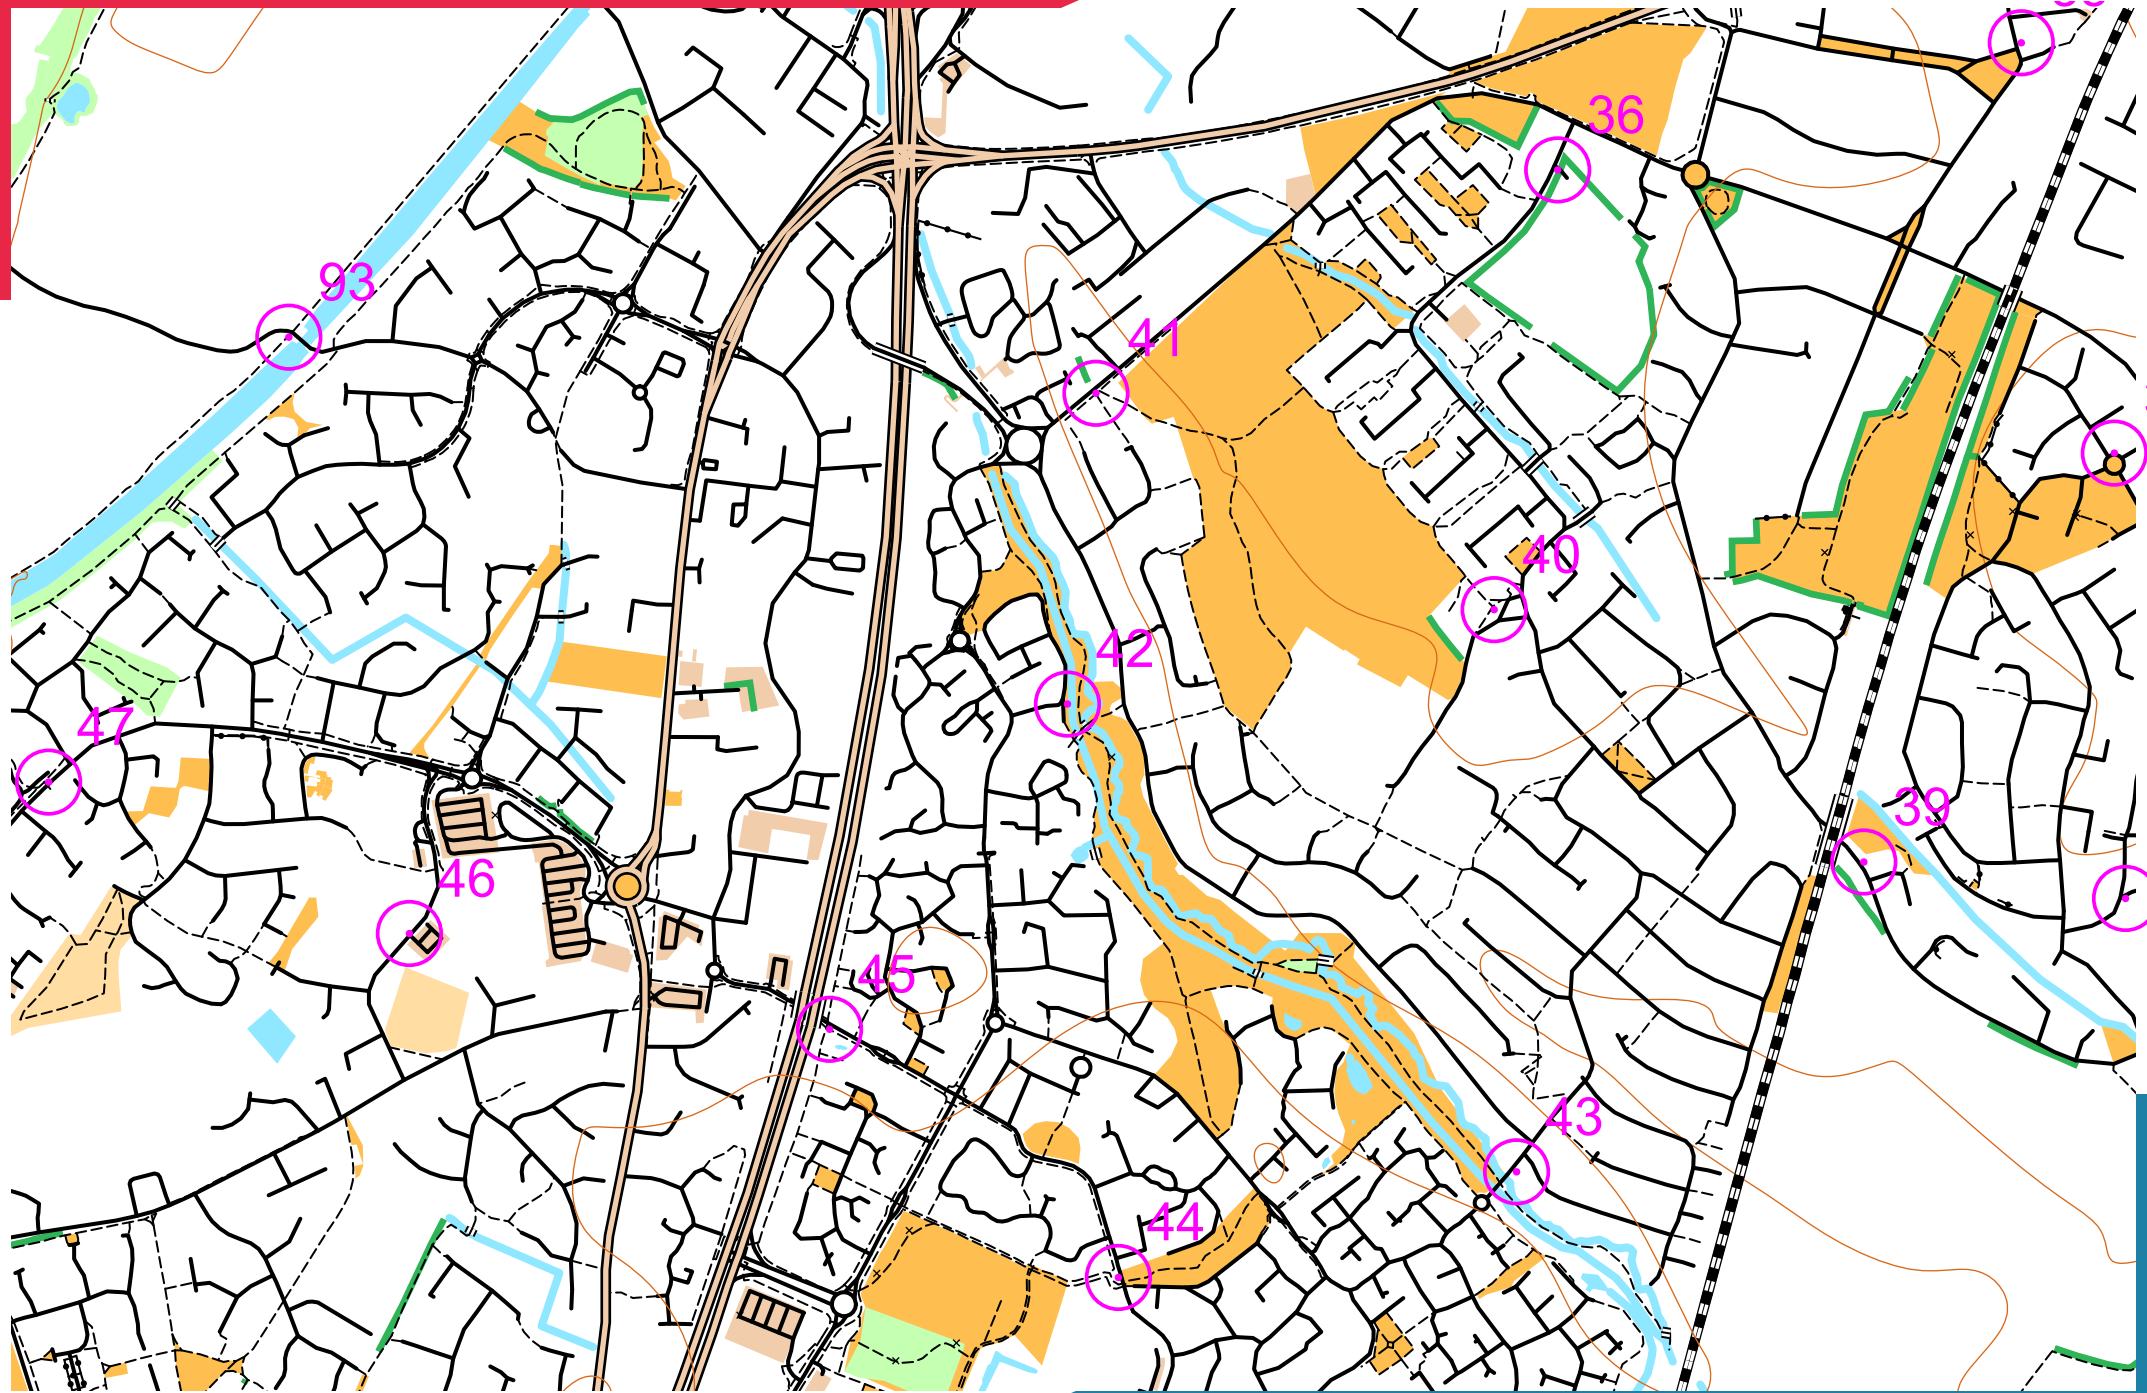

SOUTH GLOUCESTER

scale 1:10000, contours 10m
500m

Map data (c) OpenStreetMap, available under the Open Database Licence.
Contains OS data (c) Crown copyright & database right OS 2013-2017.
OOM created by Oliver O'Brien. Make your own: <http://oomap.co.uk/>